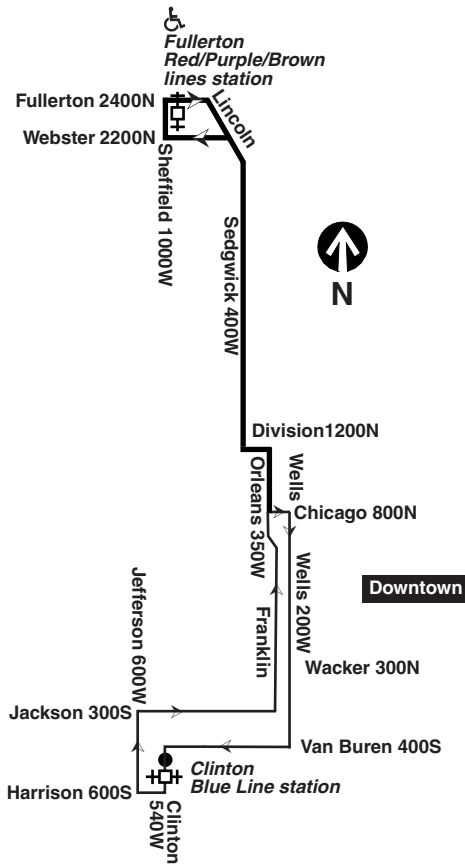

Additional notes:

All CTA buses are accessible. For accessibility help or to report concerns at stops, contact CTA Customer Service at transitchicago.com/feedback.

Federal law requires priority seating be designated for seniors and people with disabilities. **Please stand up** and yield these seats when needed for qualifying riders or when asked.

Schedules and other info in this timetable are subject to change. CTA does not assume responsibility for errors in timetables nor for inconvenience or damage resulting from delays.

Pay close attention to destination signs and announcements when boarding: added service may sometimes be provided over portions of this or any bus route and some trips can end before the furthest terminal on a line depending on service needs or time of day.

Bicycle racks are installed on the front of all CTA buses and are allowed on CTA trains during certain hours. See our Bike & Ride brochure or webpage for help on how to use racks and more.

Know before you go: Get alerts from us by text or e-mail about planned service changes every week or instant alerts for unplanned reroutes and disruptions. Sign up for CTA Updates today at transitchicago.com/updates.

For more travel information, use the Ventra app or call the RTA Travel Information Center at 312-836-7000. *Para obtener mayor información, en Español, llame al Centro de Información a 312-836-7000.*

37 Sedgwick

Effective Jun. 10, 2024

All CTA buses are accessible

transitchicago.com/bus/37